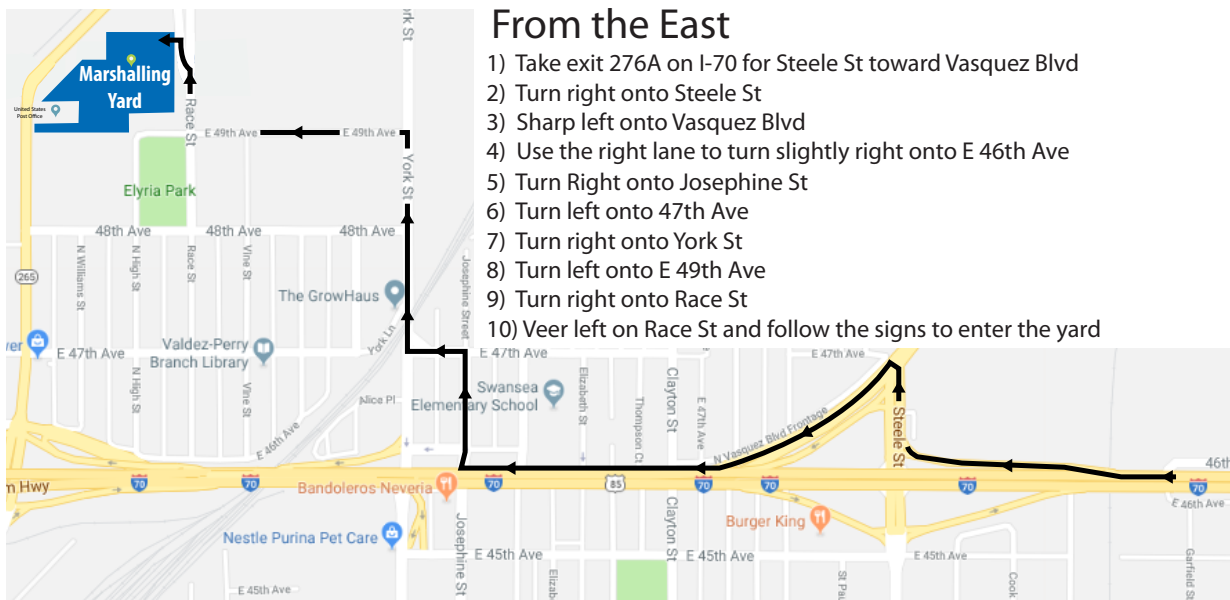

## MARSHALLING YARD MAP & DIRECTIONS National Western Complex - Lot O

***This location does not accept deliveries.  
This location is only for the staging of trucks delivering to show site facilities.***

### From the West

- 1) Take exit 275C on I-70 for York St/Josephine St
- 2) Merge onto E 45th Ave
- 3) Turn left onto Josephine St
- 4) Turn left onto E 47th Ave
- 5) Turn right onto York St
- 6) Turn left onto E 49th Ave
- 7) Turn right onto Race St
- 8) Veer left on Race St and follow the signs to enter the Yard

### From the East

- 1) Take exit 276A on I-70 for Steele St toward Vasquez Blvd
- 2) Turn right onto Steele St
- 3) Sharp left onto Vasquez Blvd
- 4) Use the right lane to turn slightly right onto E 46th Ave
- 5) Turn Right onto Josephine St
- 6) Turn left onto E 47th Ave
- 7) Turn right onto York St
- 8) Turn left onto E 49th Ave
- 9) Turn right onto Race St
- 10) Veer left on Race St and follow the signs to enter the yard